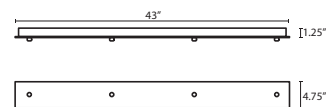

T24V 4 LIGHT BAR CANOPY

- Suitable for sloped ceilings
- Bronze or Satin Nickel
- 20" Dia. shades MAX, with staggered heights