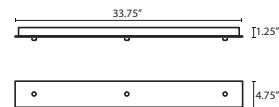

T23V 3 LIGHT BAR CANOPY

- Suitable for sloped ceilings
- Bronze or Satin Nickel
- 20" Dia. shades MAX, with staggered heights