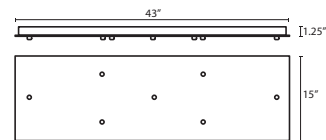

T27V 7 LIGHT BAR CANOPY

- Suitable for sloped ceilings
- Bronze or Satin Nickel
- 14" Dia. shades MAX, with staggered heights

HOW TO ORDER A MULTILIGHT FIXTURE

Order your canopy with the selected 12V multi light pendants (indicated by "X" prefix) for the complete fixture:

1. **Example: 1x T23XL-SN (3 Light Large Round Canopy)**
   1x X-719819-SN (Karli Pendant in Carrera)
   1x X-7198HN-SN (Karli Pendant in Honey)
   1x X-719841-SN (Karli Pendant in Garnet)