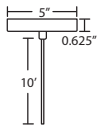

FIXED PENDANT OPTIONS:

1XT 1 LIGHT PENDANT, FLAT CANOPY

- Suitable for use on sloped ceilings
- 1x electronic 60W dimmable 120V transformer, fits partially in junction box
- Installs to standard 4" octagonal junction box
- Bronze or Satin Nickel metal finishes

X 1 LIGHT PENDANT FOR MULTI-PORT CANOPIES

- Suitable for use on sloped ceilings
- 1x electronic 60W dimmable 120V transformer, fits partially in junction box
- Installs to standard 4" octagonal junction box
- Bronze or Satin Nickel metal finishes