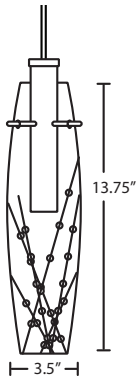

Project Information:

For ordering information, see next page

All dimensions provided are nominal.
Allowance must be made for dimensional tolerance in handcrafted glasses.

REV 1/17